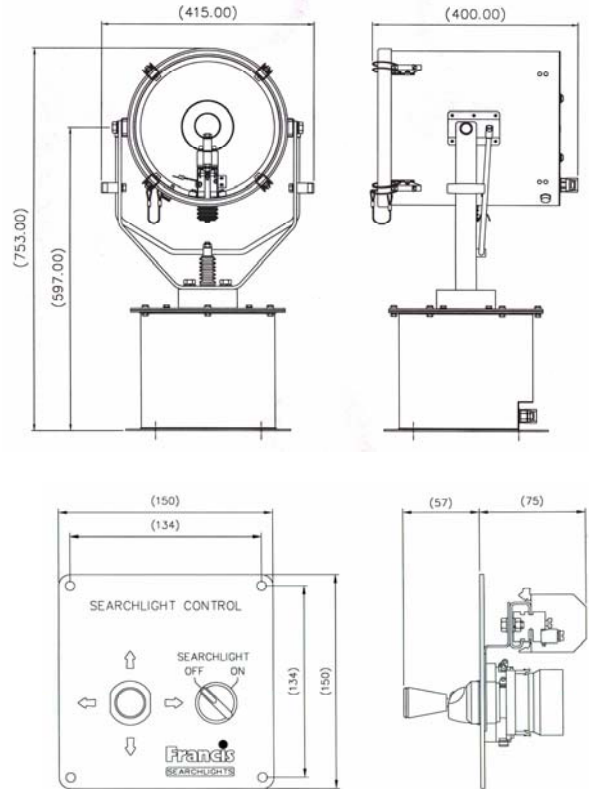

PART NUMBERS

Type	Supply	Part Number
L300 RC24v	A2527	
L300 RC 115/240v	A2528	

SPECIFICATION

- Constructed from stainless steel.
- Parabolic formed aluminium reflector.
- Stove enameled paint finish.
- Toughened front glass.
- Spill rings to prevent unwanted glare & stray light.
- Tungsten Halogen light source.
- Searchlight and gearbox protection to IP66.
- Remote pan rotation 365°. Remote elevation control ±25°.
- Rotation speed 20°/sec. Elevation speed 5°/sec.
- Joystick control panel supplied.
- Operation temperature range -50°C.
- Heater standard in gearbox and optional in barrel.
- Optional remote focus available.

All Dimensions in Millimeters

Base fixings:

4 holes Ø12.5 on a 290 PCD

Weight - 25.2 Kgs

Performance Data * Inclusive angle

Volt's	Lamp life	Range (m)	PBCP x1000	*Div	Watts	Lamp Cap	Lamp Part Number
24v	300	1055	1113	2	150	GX6.35	D14795
24v	2000	1238	1532	3	250	GX6.35	D4695
24v	300	1490	2220	3	250	GX6.35	D9851
230v	750	905	820	5	650	GX9.5	D1813
115v	750	1000	1000	5	1000	GX9.5	D1809
230v	750	970	940	5	1000	GX9.5	D6715