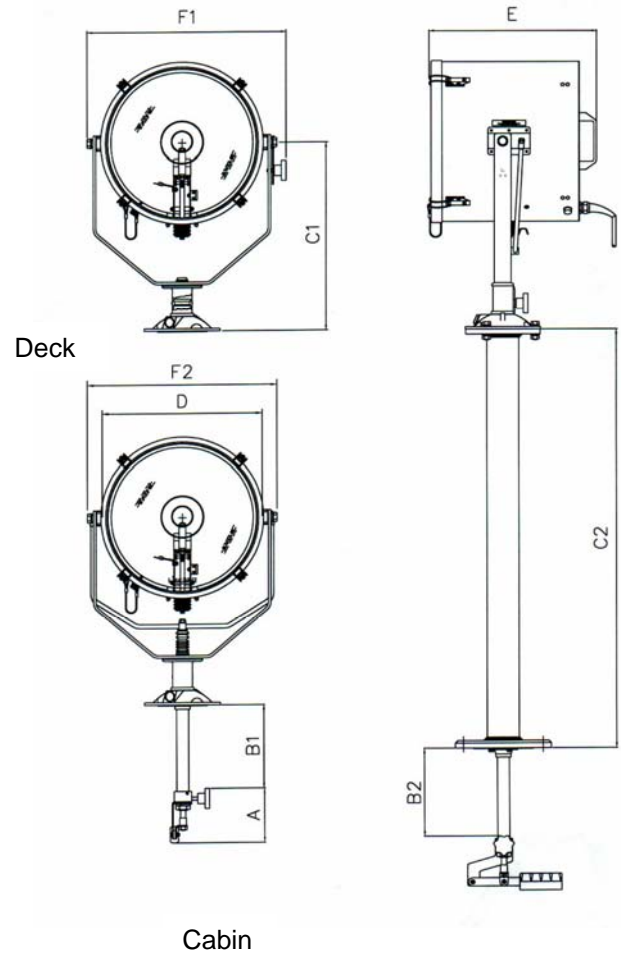

The L380 has excellent illumination characteristics, a powerful, focusable beam and is suitable for use on works boats, smaller cargo vessels and bridge wing projectors.

**PART NUMBERS**

Type	Part Number
L380 Deck 110/240v	A2587
L380 Deck 24v	A2591
Cabin Control Assembly	C22314-01
Deck Pedestal	C20719-79
Cabin Pedestal Assembly	C22317-01

**SPECIFICATION**

- Constructed from 304 stainless steel.
- Parabolic formed aluminium reflector.
- Powder coated finish.
- External lamp focus adjustment.
- Toughened front glass.
- Spill rings to prevent unwanted glare & stray light.
- Tungsten Halogen light source.
- Sealing to IP66.
- Special "B1", "B2" & "C2" dimensions available on request.
- Full 450° rotation.
- Vertical movement +45° to - 45° (Deck/Deck Ped).
- Vertical movement +30° to - 25° (Cabin/Cabin Ped).
- Supplied in modular form to allow the customer any configuration possibility.

**Performance Data** \* Inclusive angle

Volt's	Lamp life	Range (m)	PBCP x1000	*Div	Watts	Lamp Cap	Lamp Part Number
24v	300 hs	1311	1718	2	150	GX6.35	D14795
24v	2000 hs	1390	1932	2.5	250	GX6.35	D4695
24v	300 hs	1673	2800	3	250	GX6.35	D9851
115v	750 hs	1249	1560	6	1000	GX9.5	D1809
230v	750 hs	1114	1240	5	650	GX9.5	D1813
230v	750 hs	1210	1465	5	1000	GX9.5	D6715

All Dimensions in Millimetres

**Base fixings**

Deck & Cabin. 3 holes Ø11 on a 154 PCD  
Deck Ped. & Cabin Ped 4 holes Ø12.5 on a 190 PCD  
Cabin & Cabin Ped. Central hole Ø75

**Dimensions**

A	B1	B2	C1	C2	D	E	F1	F2
130	199	211	450	1004	380	400	473	451