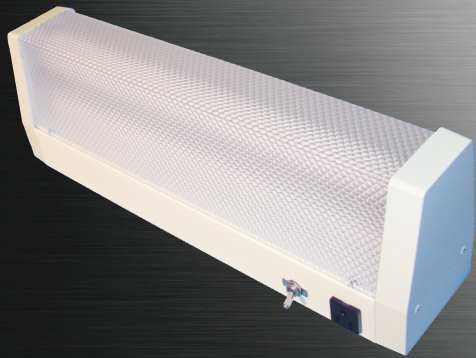

### FEATURES

- Compact design.
- Extruded aluminum housing for maximum durability.
- Clear prismatic lens allows even light distribution.
- Wrap around lens design, 180° light dispersion.
- Double pole switch and convenience outlet provided.

### APPLICATIONS

- Berth and mirror
- Marine interior
- Under cabinet mounting
- State room
- Head