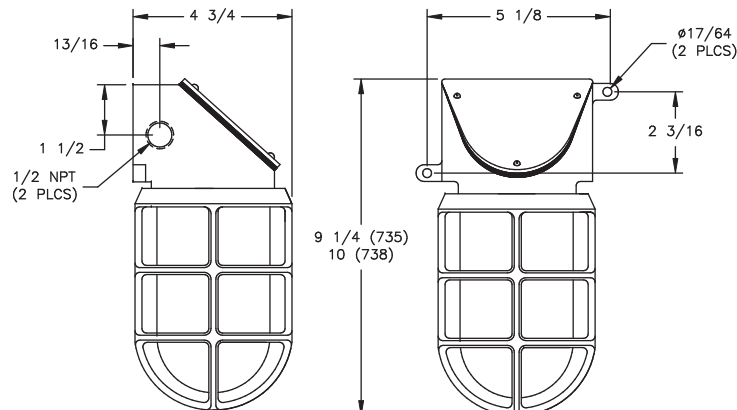

SWITCH

Double pole toggle switch with a watertight boot, optional.

ORDERING REFERENCES

PART NUMBER	DESCRIPTION	LAMP MAX	WEIGHT LBS
735B	Wall Mount	A-19 100w	6.25
738B	Wall Mount	A-21 150w	6.50

SPECIAL OPTIONS

P	- Porcelain Lamp Holder
SP	- Shockproof Lamp Holder
K	- Double Pole Toggle Switch
RED	- Red Globe
BLU	- Blue Globe
GRN	- Green Globe
YEL	- Yellow Globe
FST	- Frosted Globe
PG*	- Polycarbonate Clear Globe (Guard not provided)
HR	- Heat Resistant Clear Glass Globe
T	- Terminal Block (4 pole)

* 100w incandescent only.

ENTRY OPTIONS

NPT Trade Size	Dead End	Thru Feed
1/2"	E1	Std.
3/4"	E2	C2

SPARE PARTS

Part No.	Description
INX4000	LAMP HOLDER, Standard PBT
INX4000P	LAMP HOLDER, Porcelain
INX4000SP	LAMP HOLDER, Shockproof
INX1036B	GUARD, 100w 6"
INX1037B	GUARD, 150w 7"
INX3528	LAMP, 100w A-19
INX3543	LAMP, 150w A-21
GKT2002SIL	GASKET, Globe
GKT6019	GASKET, Cover
INX3012	DOUBLE POLE, TOGGLE SWITCH
GKT8000	SWITCH BOOT
CX3070	TERMINAL BLOCK, 4 Pole
INX2006CLR	GLASS GLOBE, 100w 6" Clear
INX2006GRN	GLASS GLOBE, 100w 6" Green
INX2006BLU	GLASS GLOBE, 100w 6" Blue
INX2006RED	GLASS GLOBE, 100w 6" Red
INX2006YEL	GLASS GLOBE, 100w 6" Yellow
INX2006FST	GLASS GLOBE, 100w 6" Frosted
INX2006HR	GLASS GLOBE, 100w 6" Clear Heat Resistant
INX2007CLR	GLASS GLOBE, 150w 7" Clear
INX2007GRN	GLASS GLOBE, 150w 7" Green
INX2007BLU	GLASS GLOBE, 150w 7" Blue
INX2007RED	GLASS GLOBE, 150w 7" Red
INX2007YEL	GLASS GLOBE, 150w 7" Yellow
INX2007FST	GLASS GLOBE, 150w 7" Frosted
INX2007HR	GLASS GLOBE, 150w 7" Clear Heat Resistant

DIMENSIONS

Dimensions in inches