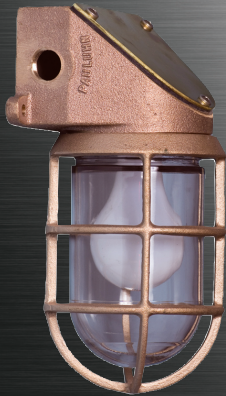

Pro

ProGuard 735/738/br

FEATURES

- Available in 100w and 150w incandescent.
- Compact, one-piece wall mount design minimizes protrusion.
- Wire access chamber for ease of installation and maintenance.
- High temperature silicone gaskets provide a watertight seal.
- Protective guard provided.
- A wide variety of globe materials and colors.

APPLICATIONS

- Wall mount type
- Marine and watertight requirements
- Dusttight requirements
- Military ships
- Coast guard rescue vessels
- Bridge & pier lighting

APPROVALS

- Conforms to IP66
- Marine Outside Type Saltwater
- ABS

Medium base, high temperature PBT. Nickel plated copper screw shell. Porcelain or shockproof optional.

GLOBE

Glass, tempered or polycarbonate.

LAMP TYPE

Incandescent. Lamp not provided.

VOLTAGE

Rated up to 300v AC.

P	- Porcelain Lamp Holder
SP	- Shockproof Lamp Holder
K	- Double Pole Toggle Switch
RED	- Red Globe
BLU	- Blue Globe
GRN	- Green Globe
YEL	- Yellow Globe
FST	- Frosted Globe
PG*	- Polycarbonate Clear Globe (Guard not provided)
HR	- Heat Resistant Clear Glass Globe
T	- Terminal Block (4 pole)